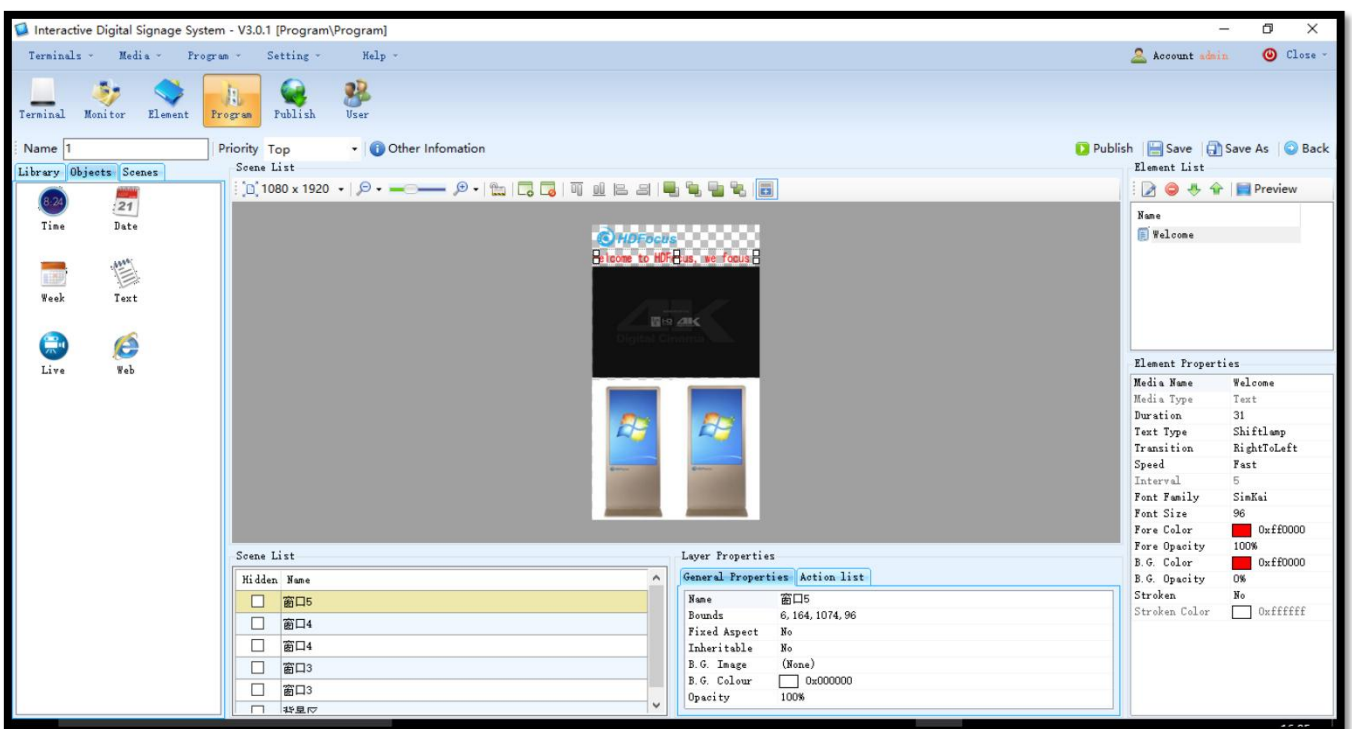

HD-DS Key Features:

- ✘ Easy to operate, user can manage the system anywhere as long as he has internet access;
- ✘ Support online edit program and release program;
- ✘ Support visually make program, can preview the program immediately;
- ✘ Support centrally manage the system, but every terminal will download the program and play locally;
- ✘ Networking based, central control of multiple kiosks;
- ✘ Remotely control, such as restart, volume adjust, system upgrade;