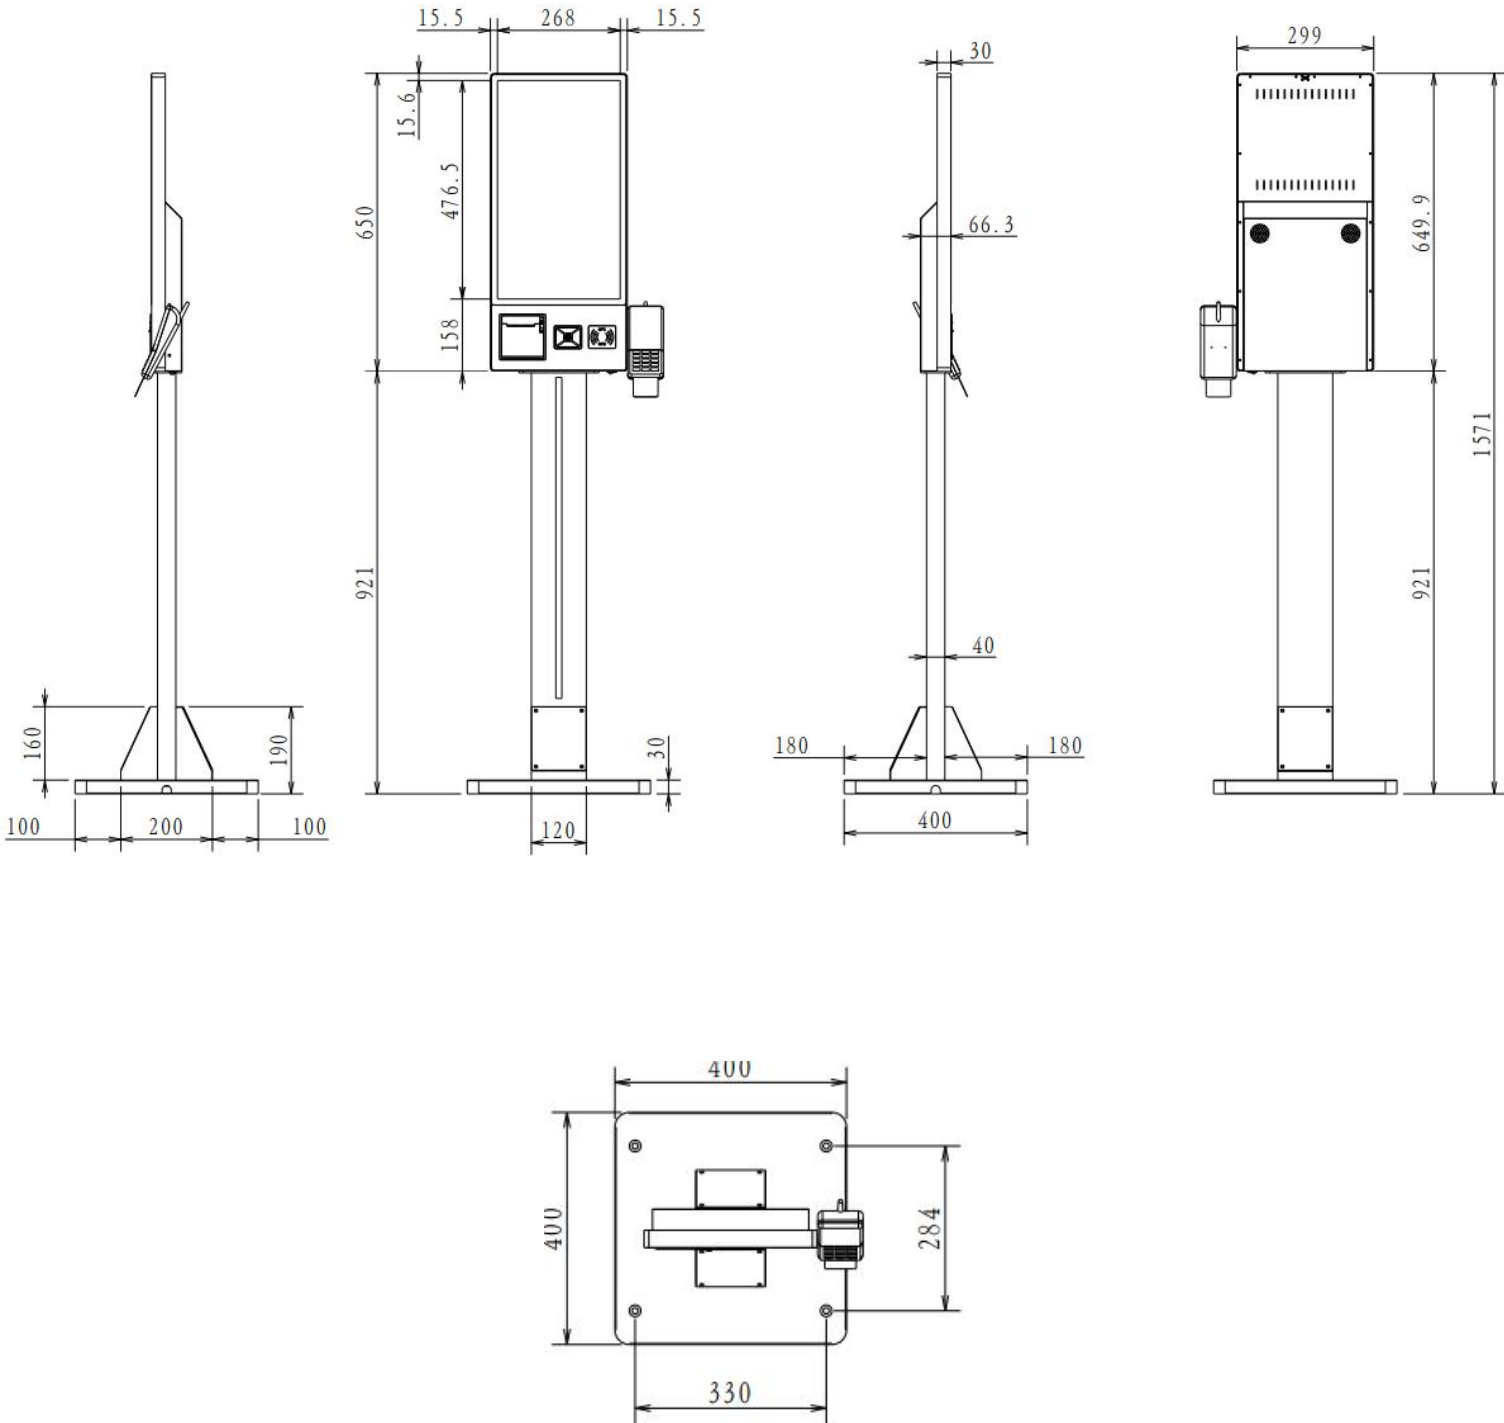

11. Dimension