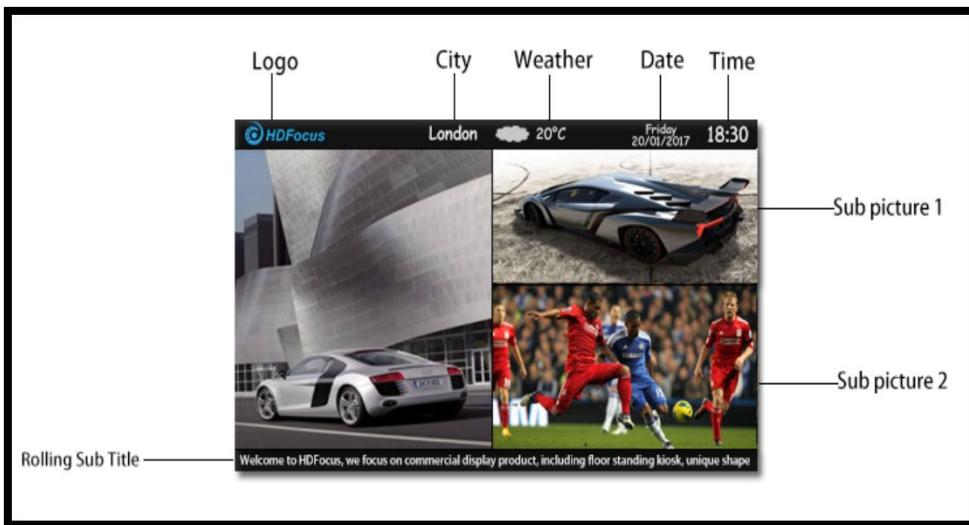

12. HD-DS Digital Signage Software

Program Interface Edited by HD-DS Software